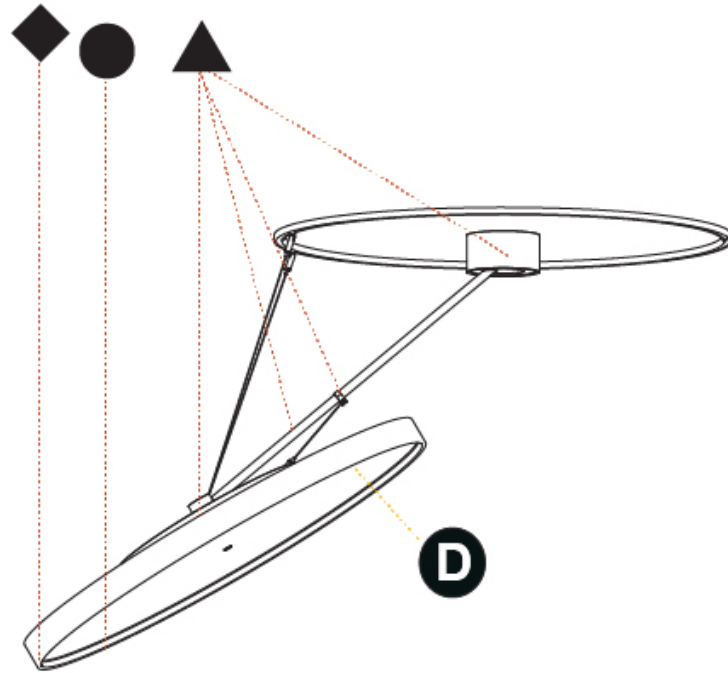

SIGN DIVA DANCER KORONA SUSPENSION

A30881-

PROJECT	_____
TYPE	_____
SPECIFIER	_____
QUANTITY	_____
DATE	_____