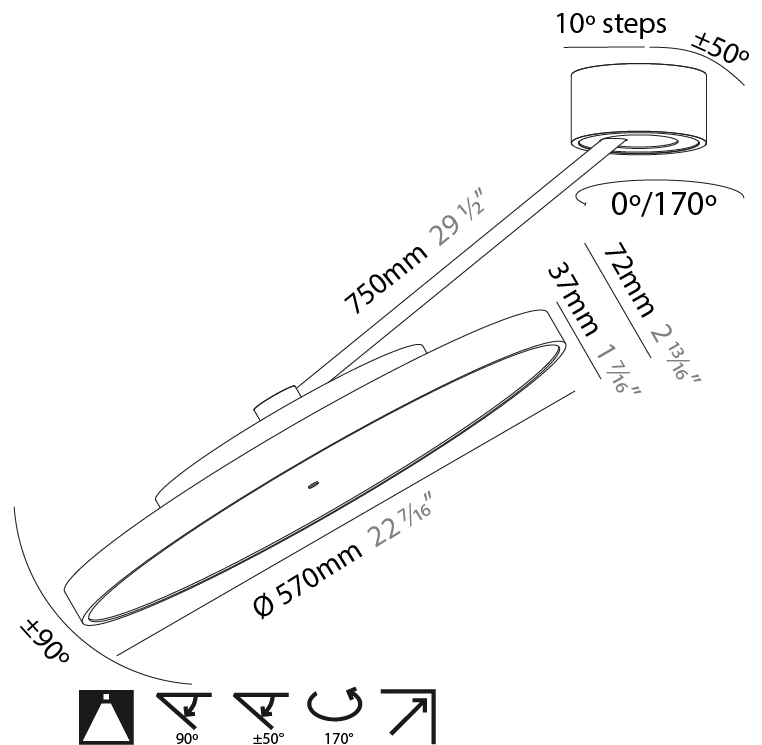

GENERAL

Series: Sign Diva Dancer
Subseries: Sign Diva Dancer
Brand: Prolicht
Division: Architectural
Mounting Type: Suspension
Mounting Location: Ceiling
Subcategory: Pendant

PHYSICAL

Shape: Round
Diameter (mm): 570
Diameter (in): 22 ⁷/₁₆
Height (mm): 870
Depth (mm): 72
Height (in): 34 ¹/₄
Depth (in): 2 ¹³/₁₆
Extension (mm): 750
Extension (in): 29 ¹/₂
Light Distribution: Adjustable / Direct
Weight (kg): 4.660
Weight (lbs): 10.273
Diffuser: PMMA - Opal / Micro-Prism / Sparkling Secret / Vintage Industrial
Fixture Finish: SSR / BKV / CWI / CRY / HAB / UFT / ITA / RUA / FTG / MYG / LOD / PUS / FRO / FUP / KIA / POP / BLS / SPG / MEY / GOH / GUM / CHC / COM / ABZ / JAG / OBR / MOS / ROR
Fixture Material: Extruded Aluminum / Steel

ELECTRICAL

Lamp Type: LED (Zhaga Standard)
Input Wattage (W): 49
Dimming: Tri-Mode (Non-Dimming and Phase Dimming (120Vac only) and 0-10V Dimming)
Driver Included: Yes
Driver Location: Integrated
Driver Type: Constant Current - Universal
Driver Class: Class 2
Input Voltage (V): 120 - 277
Constant Current (MA): 350

LED

Color Temperature (*K): 2700 / 3000 / 3500 / 4000
Max. Delivered Lumen (lm): 4978 / 5337 / 5384 / 5494
Nominal Lumen (lm): 6199 / 6646 / 6705 / 6842
CRI: >90 CRI
Lamp Life (hrs): 50000

OPTICAL

Adjustability: Rotational Canopy 170°; Tilting Canopy ±50°; Tilting Head ±90°

RATINGS AND CERTIFICATIONS

Certified By: Certified for North American Standards
IP rating: IP20