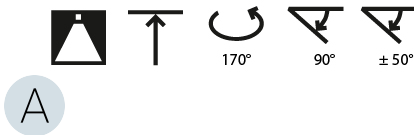

GENERAL

Series: Sign Diva Dancer
Subseries: Sign Diva Dancer Korona
Brand: Prolicht
Division: Architectural
Mounting Type: Suspension
Mounting Location: Ceiling
Subcategory: Pendant

PHYSICAL

Shape: Round
Diameter (mm): 1100
Diameter (in): 43 ⁵/₁₆
Height (mm): 870
Height (in): 34 ¹/₄
Light Distribution: Adjustable / Direct
Weight (kg): 16.1
Weight (lbs): 35.42
Diffuser: PMMA - Opal / Micro-Prism / Sparkling Secret / Vintage Industrial
Fixture Finish: SSR / BKV / CWI / CRY / HAB / UFT / ITA / RUA / FTG / MYG / LOD / PUS / FRO / FUP / KIA / POP / BLS / SPG / MEY / GOH / GUM / CHC / COM / ABZ / JAG / OBR / MOS / ROR
Fixture Material: Extruded Aluminum / Steel

ELECTRICAL

Lamp Type: LED (Zhaga Standard)
Input Wattage (W): 169.4
Total Output Wattage (W): 135
Dimming: Tri-Mode (Non-Dimming and Phase Dimming (120Vac only) and 0-10V Dimming)
Driver Included: Yes
Driver Location: Integrated
Driver Type: Constant Current - Universal
Driver Class: Class 2
Input Voltage (V): 120 - 277
Constant Current (MA): 350

LED

Color Temperature (°K): 2700 / 3000 / 4000
Max. Delivered Lumen (lm): 19520 / 19933 / 20340
CRI: >90 CRI
Lamp Life (hrs): 50000

OPTICAL

Adjustability: Rotational Canopy 170°; Tilting Canopy ±50°; Tilting Head ±90°

RATINGS AND CERTIFICATIONS

Certified By: Certified for North American Standards
IP rating: IP20