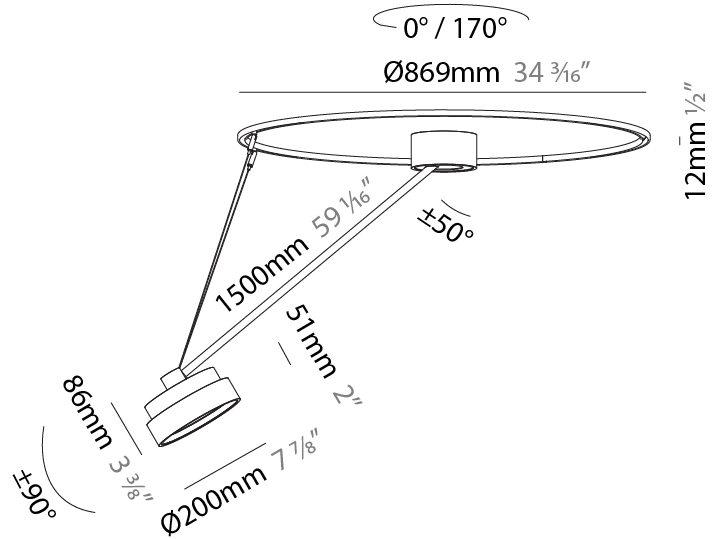

GENERAL

Series: Sign Diva Dancer
Subseries: Sign Diva Dancer Korona
Brand: Prolicht
Division: Architectural
Mounting Type: Suspension
Mounting Location: Ceiling
Subcategory: Pendant

PHYSICAL

Shape: Round
Diameter (mm): 200
Diameter (in): 7 7/8
Height (mm): 1620
Height (in): 63 3/4
Light Distribution: Adjustable / Direct
Weight (kg): 3.3
Weight (lbs): 7.26
Diffuser: PMMA - Opal / Micro-Prism / Sparkling Secret / Vintage Industrial
Fixture Finish: SSR / BKV / CWI / CRY / HAB / UFT / ITA / RUA / FTG / MYG / LOD / PUS / FRO / FUP / KIA / POP / BLS / SPG / MEY / GOH / GUM / CHC / COM / ABZ / JAG / OBR / MOS / ROR
Fixture Material: Extruded Aluminum / Steel

ELECTRICAL

Lamp Type: LED (Zhaga Standard)
Input Wattage (W): 11
Total Output Wattage (W): 10
Dimming: Tri-Mode (Non-Dimming and Phase Dimming (120Vac only) and 0-10V Dimming)
Driver Included: Yes
Driver Location: Integrated
Driver Type: Constant Current - Universal
Driver Class: Class 2
Input Voltage (V): 120 - 277
Constant Current (MA): 350

LED

Color Temperature (°K): 2700 / 3000 / 3500 / 4000
Max. Delivered Lumen (lm): 860 / 1080 / 1088 / 1110
CRI: >90 CRI
Lamp Life (hrs): 50000

OPTICAL

Adjustability: Rotational Canopy 170°; Tilting Canopy ±50°; Tilting Head ±90°

RATINGS AND CERTIFICATIONS

Certified By: Certified for North American Standards
IP rating: IP20