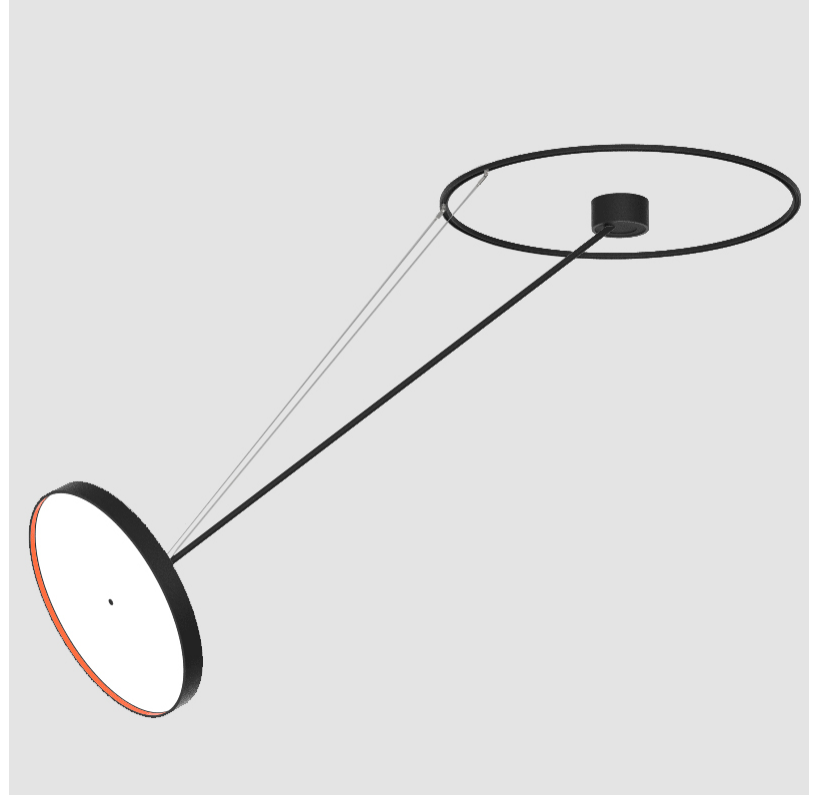

GENERAL

Series: Sign Diva Dancer
Subseries: Sign Diva Dancer Korona
Brand: Prolicht
Division: Architectural
Mounting Type: Suspension
Mounting Location: Ceiling
Subcategory: Pendant

PHYSICAL

Shape: Round
Diameter (mm): 570
Diameter (in): 22 7/16
Height (mm): 1620
Height (in): 63 3/4
Light Distribution: Adjustable / Direct
Weight (kg): 4.5
Weight (lbs): 9.9
Diffuser: PMMA - Opal / Micro-Prism / Sparkling Secret / Vintage Industrial
Fixture Finish: SSR / BKV / CWI / CRY / HAB / UFT / ITA / RUA / FTG / MYG / LOD / PUS / FRO / FUP / KIA / POP / BLS / SPG / MEY / GOH / GUM / CHC / COM / ABZ / JAG / OBR / MOS / ROR
Fixture Material: Extruded Aluminum / Steel

ELECTRICAL

Lamp Type: LED (Zhaga Standard)
Input Wattage (W): 58.3
Total Output Wattage (W): 46.9
Dimming: Tri-Mode (Non-Dimming and Phase Dimming (120Vac only) and 0-10V Dimming)
Driver Included: Yes
Driver Location: Integrated
Driver Type: Constant Current - Universal
Driver Class: Class 2
Input Voltage (V): 120 - 277
Constant Current (MA): 350

LED

Color Temperature (°K): 2700 / 3000 / 4000
Max. Delivered Lumen (lm): 5060 / 6320 / 6580
CRI: >90 CRI
Lamp Life (hrs): 50000

OPTICAL

Adjustability: Rotational Canopy 170°; Tilting Canopy ±50°; Tilting Head ±90°

RATINGS AND CERTIFICATIONS

Certified By: Certified for North American Standards
IP rating: IP20