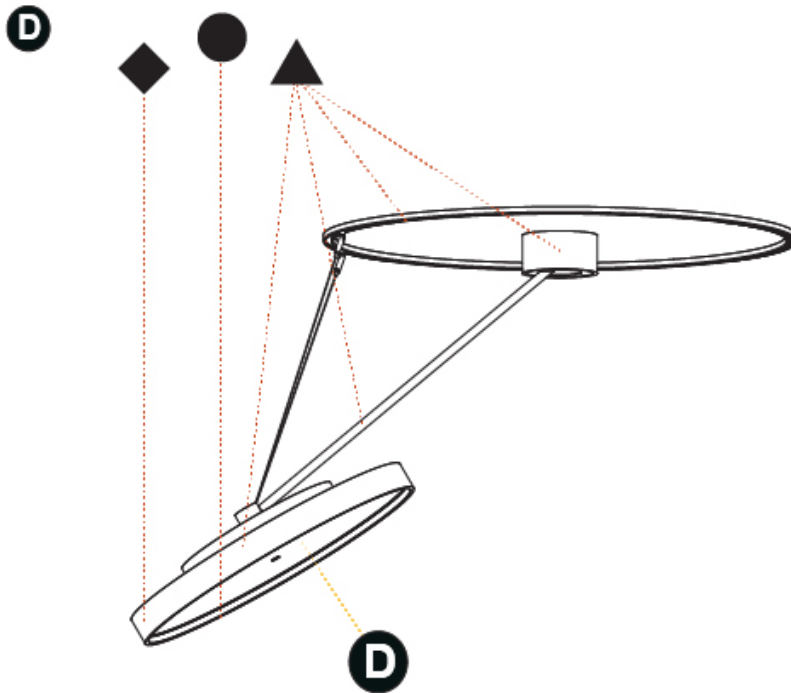

SIGN DIVA DANCER SUSPENSION

A30873-

PROJECT
TYPE
SPECIFIER
QUANTITY
DATE

A