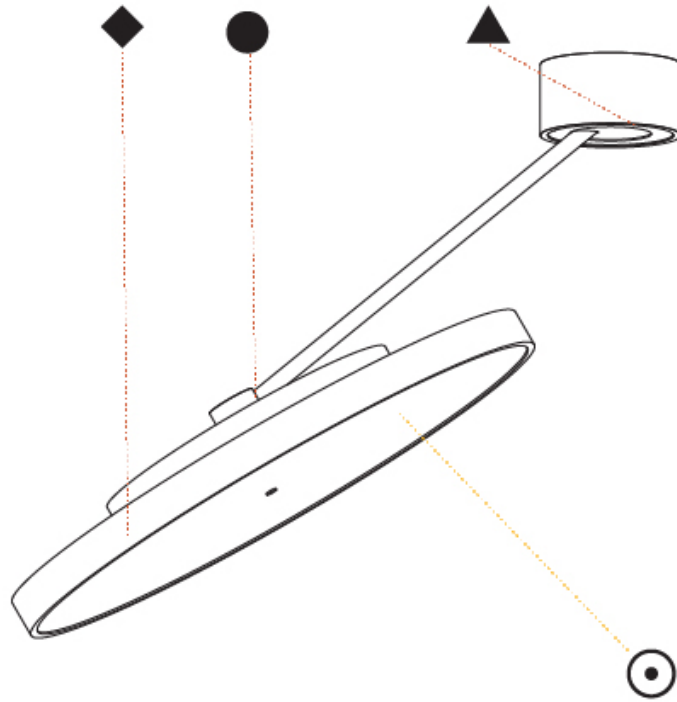

RATINGS AND CERTIFICATIONS

Certified By: Certified for North American Standards
 IP rating: IP20

SIGN DIVA DANCER SUSPENSION

A300041-

PROJECT
TYPE
SPECIFIER
QUANTITY
DATE

A

SIGN DIVA DANCER KORONA SUSPENSION