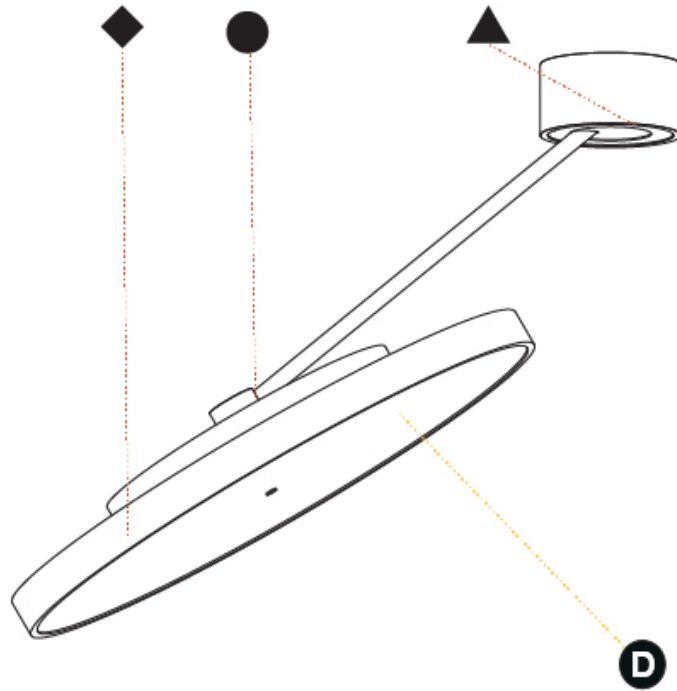

SIGN DIVA DANCER KORONA SUSPENSION

A300047-

PROJECT	_____
TYPE	_____
SPECIFIER	_____
QUANTITY	_____
DATE	_____

A