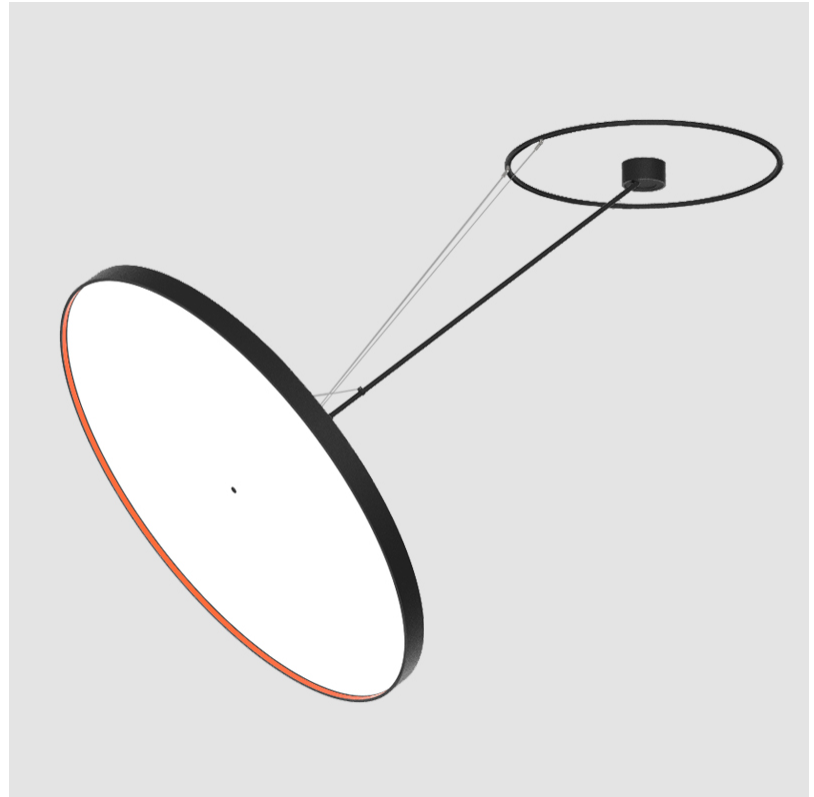

GENERAL

Series: Sign Diva Dancer
Subseries: Sign Diva Dancer Korona
Brand: Prolicht
Division: Architectural
Mounting Type: Suspension
Mounting Location: Ceiling
Subcategory: Pendant

PHYSICAL

Shape: Round
Diameter (mm): 1100
Diameter (in): 43 5/16
Height (mm): 1620
Height (in): 63 3/4
Light Distribution: Adjustable / Direct
Weight (kg): 15.5
Weight (lbs): 34.1
Diffuser: PMMA - Opal / Micro-Prism / Sparkling Secret / Vintage Industrial
Fixture Finish: SSR / BKV / CWI / CRY / HAB / UFT / ITA / RUA / FTG / MYG / LOD / PUS / FRO / FUP / KIA / POP / BLS / SPG / MEY / GOH / GUM / CHC / COM / ABZ / JAG / OBR / MOS / ROR
Fixture Material: Extruded Aluminum / Steel

ELECTRICAL

Lamp Type: LED (Zhaga Standard)
Input Wattage (W): 169.4
Total Output Wattage (W): 135
Dimming: Tri-Mode (Non-Dimming and Phase Dimming (120Vac only) and 0-10V Dimming)
Driver Included: Yes
Driver Location: Integrated
Driver Type: Constant Current - Universal
Driver Class: Class 2
Input Voltage (V): 120 - 277
Constant Current (MA): 600

LED

Color Temperature (°K): 2700 / 3000 / 4000
Max. Delivered Lumen (lm): 19520 / 19933 / 20340
CRI: >90 CRI
Lamp Life (hrs): 50000

OPTICAL

Adjustability: Rotational Canopy 170°; Tilting Canopy ±50°; Tilting Head ±90°

RATINGS AND CERTIFICATIONS

Certified By: Certified for North American Standards
IP rating: IP20