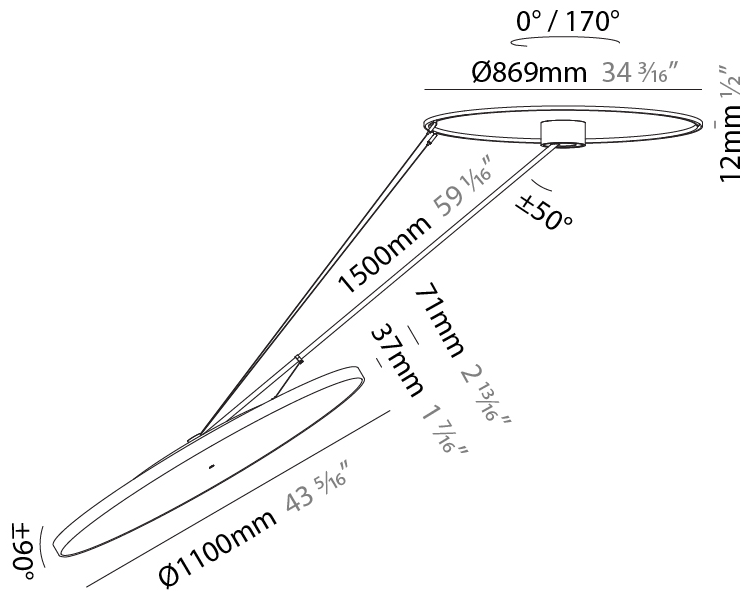

GENERAL

Series: Sign Diva Dancer
Subseries: Sign Diva Dancer
Brand: Prolicht
Division: Architectural
Mounting Type: Suspension
Mounting Location: Ceiling
Subcategory: Pendant

PHYSICAL

Shape: Round
Diameter (mm): 1100
Diameter (in): 43 ⁵/₁₆
Height (mm): 1620
Height (in): 63 ³/₄
Light Distribution: Adjustable / Direct
Weight (kg): 16
Weight (lbs): 35.2
Diffuser: PMMA - Opal / Micro-Prism / Sparkling Secret / Vintage Industrial
Fixture Finish: SSR / BKV / CWI / CRY / HAB / UFT / ITA / RUA / FTG / MYG / LOD / PUS / FRO / FUP / KIA / POP / BLS / SPG / MEY / GOH / GUM / CHC / COM / ABZ / JAG / OBR / MOS / ROR
Fixture Material: Extruded Aluminum / Steel

ELECTRICAL

Lamp Type: LED (Zhaga Standard)
Input Wattage (W): 169.4
Total Output Wattage (W): 135
Dimming: Tri-Mode (Non-Dimming and Phase Dimming (120Vac only) and 0-10V Dimming)
Driver Included: Yes
Driver Location: Integrated
Driver Type: Constant Current - Universal
Driver Class: Class 2
Input Voltage (V): 120 - 277
Constant Current (MA): 600

LED

Color Temperature (°K): 3000 / 3500 / 4000
Max. Delivered Lumen (lm): 19520 / 19933 / 20340
CRI: >90 CRI
Lamp Life (hrs): 50000

OPTICAL

Adjustability: Rotational Canopy 170°; Tilting Canopy ±50°; Tilting Head ±90°

RATINGS AND CERTIFICATIONS

Certified By: Certified for North American Standards
IP rating: IP20