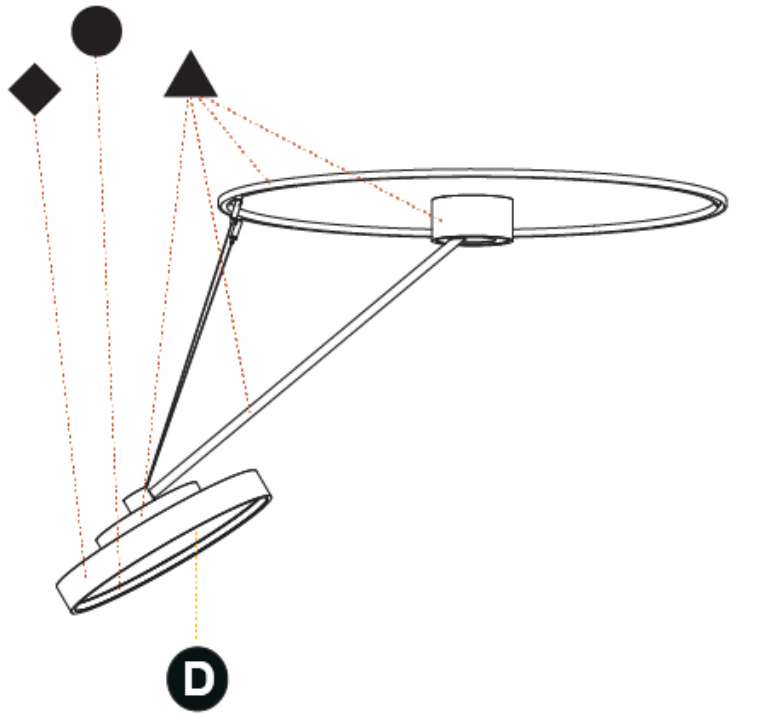

SIGN DIVA DANCER SUSPENSION

A30872-

PROJECT

TYPE

SPECIFIER

QUANTITY

DATE