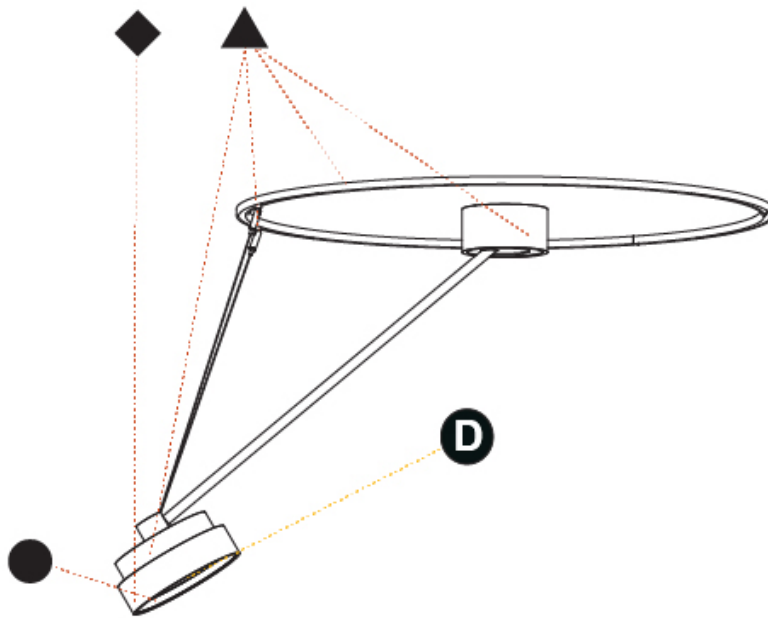

SIGN DIVA DANCER KORONA SUSPENSION

A30878-

PROJECT
TYPE
SPECIFIER
QUANTITY
DATE