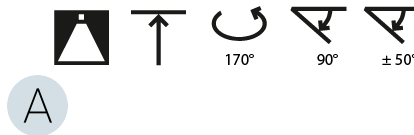

GENERAL

Series: Sign Diva Dancer
Subseries: Sign Diva Dancer Korona
Brand: Prolicht
Division: Architectural
Mounting Type: Suspension
Mounting Location: Ceiling
Subcategory: Pendant

PHYSICAL

Shape: Round
Diameter (mm): 200
Diameter (in): 7 7/8
Height (mm): 1620
Height (in): 63 3/4
Light Distribution: Adjustable / Direct
Weight (kg): 3.3
Weight (lbs): 7.26
Diffuser: PMMA - Opal / Micro-Prism / Sparkling Secret / Vintage Industrial
Fixture Finish: SSR / BKV / CWI / CRY / HAB / UFT / ITA / RUA / FTG / MYG / LOD / PUS / FRO / FUP / KIA / POP / BLS / SPG / MEY / GOH / GUM / CHC / COM / ABZ / JAG / OBR / MOS / ROR
Fixture Material: Extruded Aluminum / Steel

ELECTRICAL

Lamp Type: LED (Zhaga Standard)
Input Wattage (W): 11
Total Output Wattage (W): 10
Dimming: Tri-Mode (Non-Dimming and Phase Dimming (120Vac only) and 0-10V Dimming)
Driver Included: Yes
Driver Location: Integrated
Driver Type: Constant Current - Universal
Driver Class: Class 2
Input Voltage (V): 120 - 277
Constant Current (MA): 350

LED

Color Temperature (°K): 2700 / 3000 / 3500 / 4000
Max. Delivered Lumen (lm): 860 / 1080 / 1088 / 1110
CRI: >90 CRI
Lamp Life (hrs): 50000

OPTICAL

Adjustability: Rotational Canopy 170°; Tilting Canopy ±50°; Tilting Head ±90°

RATINGS AND CERTIFICATIONS

Certified By: Certified for North American Standards
IP rating: IP20